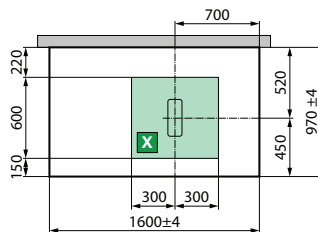

SKILL DUAL SHOWER TRAY 45 MM

TECHNICAL DATA

center wall installation

left version

right version

corner installation