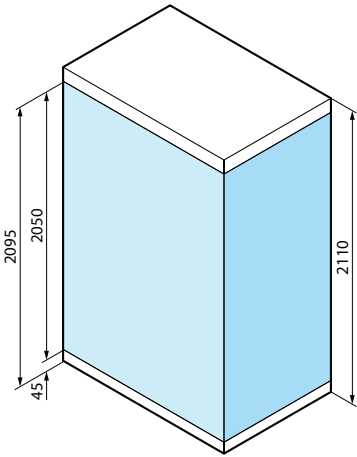

SKILL DUAL SHOWER TRAY 45 MM

TECHNICAL DATA

center wall installation

left version

right version

corner installation