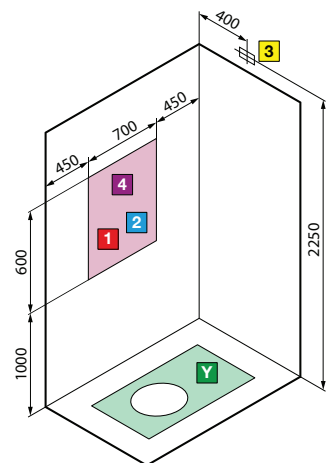

# SKILL DUAL SHOWER TRAY 45 MM

# TECHNICAL DATA

center wall installation

left version

right version

corner installation

# SKILL DUAL SHOWER TRAY 125 MM

center wall installation

left version

right version

corner installation

Visual inspection not possible

EN55014-1  
EN55014-2

The product is certified according to electromagnetic compatibility standards

## HYDRAULIC CHARACTERISTICS:

Optimal dynamic pressure 2÷5 bar  
Hot water 1/2"  
Cold water 1/2"  
Drain connection  $\varnothing$  40 mm