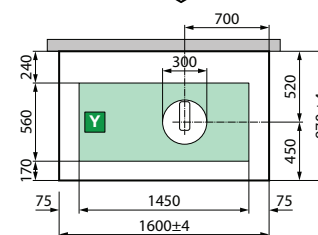

# TECHNICAL DATA

center wall installation

left version

right version

corner installation

# SKILL DUAL SHOWER TRAY 125 MM

center wall installation

left version

right version

corner installation

Visual inspection not possible

EN55014-1  
EN55014-2

The product is certified according to electromagnetic compatibility standards

## HYDRAULIC CHARACTERISTICS:

Optimal dynamic pressure 2÷5 bar  
Hot water 1/2"  
Cold water 1/2"  
Drain connection  $\varnothing$  40 mm