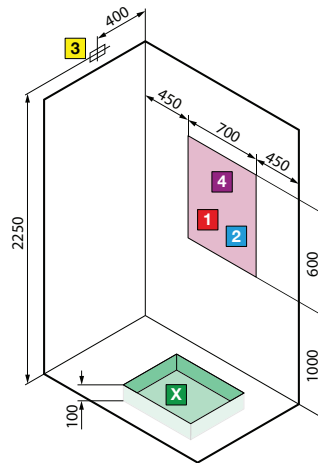

# SKILL DUAL SHOWER TRAY 45 MM

# TECHNICAL DATA

center wall installation

left version

right version

corner installation