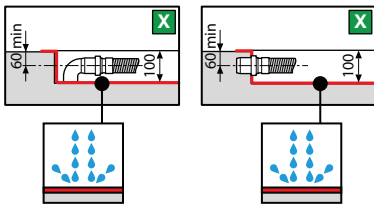

# SKILL DUAL SHOWER TRAY 45 MM

# TECHNICAL DATA

center wall installation

left version

right version

corner installation

# SKILL DUAL SHOWER TRAY 125 MM

center wall installation

left version

right version

corner installation

Visual inspection not possible

EN55014-1  
EN55014-2

The product is certified according to electromagnetic compatibility standards