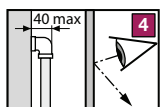

# SKILL DUAL SHOWER TRAY 125 MM

center wall installation

left version

right version

corner installation

Visual inspection not possible

EN55014-1  
EN55014-2

The product is certified according to electromagnetic compatibility standards