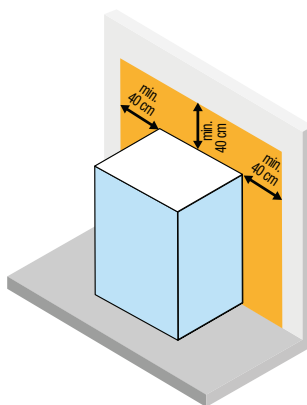

**RECIRCULATED
AIR IN THE
BATHROOM
MUST BE
GUARANTEED.**