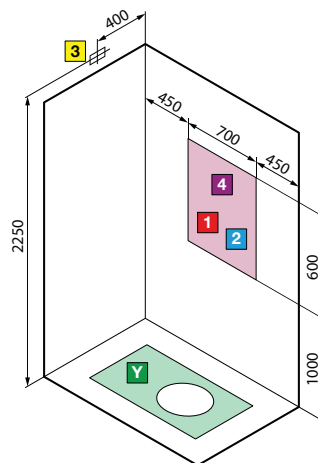

# SKILL DUAL SHOWER TRAY 45 MM

# TECHNICAL DATA

center wall installation

left version

right version

corner installation

# SKILL DUAL SHOWER TRAY 125 MM

center wall installation

left version

right version

corner installation

Visual inspection not possible

EN55014-1  
EN55014-2

The product is certified according to electromagnetic compatibility standards

## HYDRAULIC CHARACTERISTICS:

Optimal dynamic pressure 2÷5 bar  
Hot water 1/2"  
Cold water 1/2"  
Drain connection  $\varnothing$  40 mm