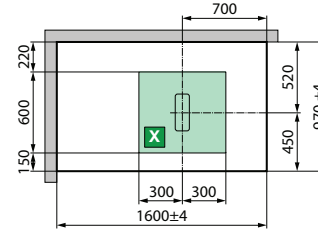

SKILL DUAL SHOWER TRAY 45 MM

TECHNICAL DATA

center wall installation

left version

right version

corner installation