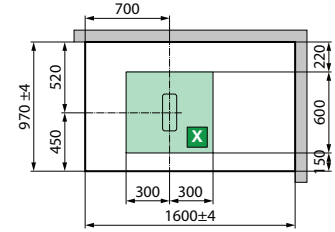

SKILL DUAL SHOWER TRAY 45 MM

TECHNICAL DATA

center wall installation

left version

right version

corner installation