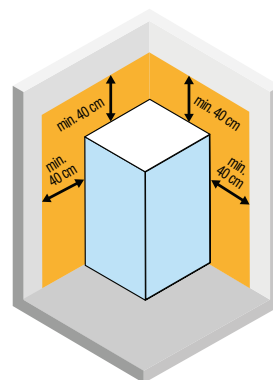

**RECIRCULATED
AIR IN THE
BATHROOM
MUST BE
GUARANTEED.**