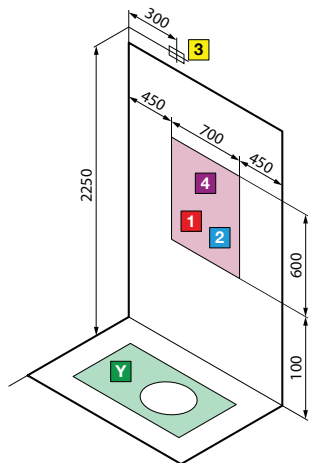

# SKILL DUAL SHOWER TRAY 45 MM

# TECHNICAL DATA

center wall installation

left version

right version

corner installation

# SKILL DUAL SHOWER TRAY 125 MM

center wall installation

left version

right version

corner installation

Visual inspection not possible

EN55014-1  
EN55014-2

The product is certified according to electromagnetic compatibility standards

## HYDRAULIC CHARACTERISTICS:

Optimal dynamic pressure 2÷5 bar  
Hot water 1/2"  
Cold water 1/2"  
Drain connection  $\varnothing$  40 mm