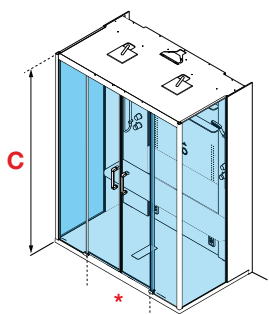

S Left

**RECIRCULATED
AIR IN THE
BATHROOM
MUST BE
GUARANTEED.**