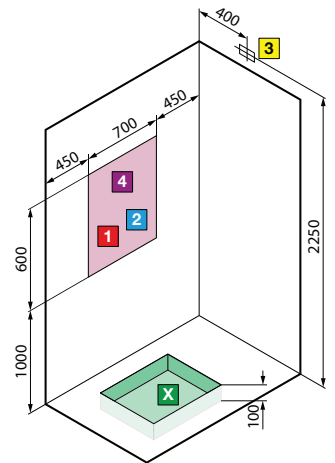

# SKILL DUAL SHOWER TRAY 45 MM

# TECHNICAL DATA

center wall installation

left version

right version

corner installation