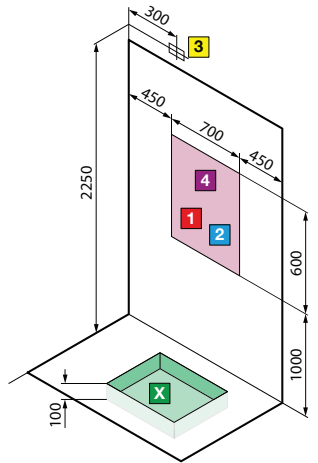

# SKILL DUAL SHOWER TRAY 45 MM

# TECHNICAL DATA

center wall installation

left version

right version

corner installation