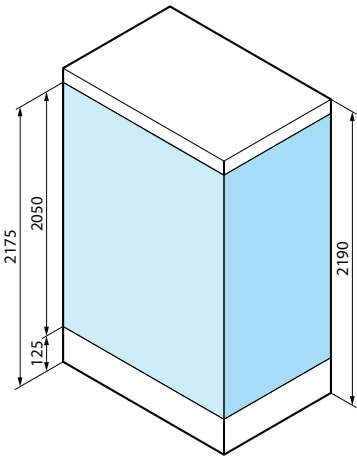

# SKILL DUAL SHOWER TRAY 125 MM

center wall installation

left version

right version

corner installation

Visual inspection not possible

EN55014-1  
EN55014-2

The product is certified according to electromagnetic compatibility standards