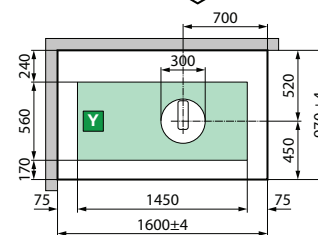

# SKILL DUAL SHOWER TRAY 45 MM

# TECHNICAL DATA

center wall installation

left version

right version

corner installation

# SKILL DUAL SHOWER TRAY 125 MM

center wall installation

left version

right version

corner installation

Visual inspection not possible

EN55014-1  
EN55014-2

The product is certified according to electromagnetic compatibility standards

## HYDRAULIC CHARACTERISTICS:

Optimal dynamic pressure 2÷5 bar  
Hot water 1/2"  
Cold water 1/2"  
Drain connection  $\varnothing$  40 mm