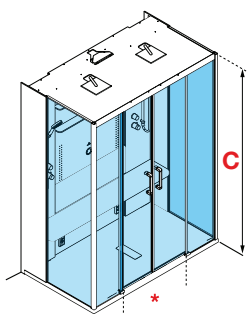

D Right

**RECIRCULATED
AIR IN THE
BATHROOM
MUST BE
GUARANTEED.**