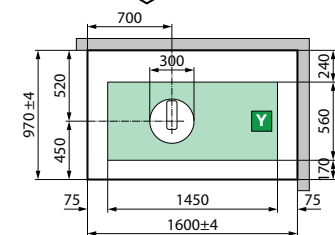

# TECHNICAL DATA

center wall installation

left version

right version

corner installation

# SKILL DUAL SHOWER TRAY 125 MM

center wall installation

left version

right version

corner installation

Visual inspection not possible

EN55014-1  
EN55014-2

The product is certified according to electromagnetic compatibility standards

## HYDRAULIC CHARACTERISTICS:

Optimal dynamic pressure 2÷5 bar  
Hot water 1/2"  
Cold water 1/2"  
Drain connection  $\varnothing$  40 mm