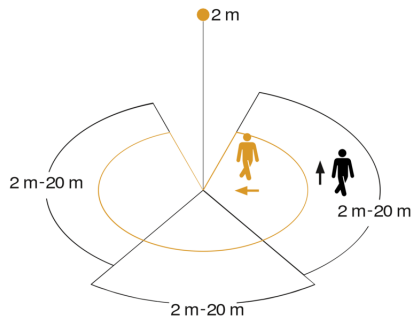

Motion detector

sensiQ

EVO white

EAN 4007841 029562

STEINEL®

PROFESSIONAL

Detection Zone