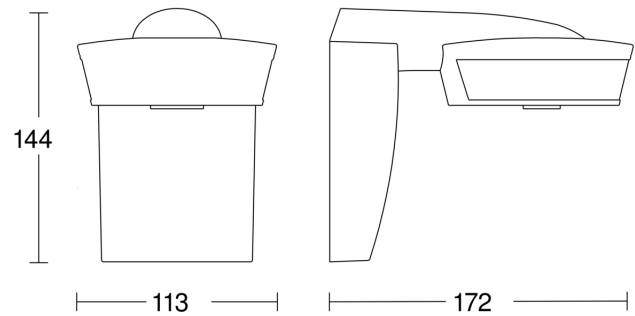

### Technical specifications

Type	Motion detectors	Reach, tangential	r = 20 m (1047 m <sup>2</sup> )
Type of accessory	Corner adapter	Twilight setting TEACH	Yes
Dimensions (L x W x H)	144 x 113 x 172 mm	Twilight setting	2 – 2000 lx
Mains power supply	220 – 240 V / 50 – 60 Hz	Time setting	5 s – 15 Min.
Sensor Technology	passive infrared	Switching output 1, resistive	2500 W
Application, place	Indoors	Switching output 1, number of LEDs / fluorescent lamps	8 pcs.
Application, place, room	multi-storey car park, underground car park	Constant-lighting control	No
Installation site	wall, ceiling, corner	Basic light level function	No
Type of installation	Surface wiring	With remote control	Yes
Switching zones	1360 switching zones	Interconnection	Yes
Electronic scalability	No	IP rating	IP54
Mechanical scalability	Yes	Material	Plastic
Mounting height	2,00 – 5,00 m	Ambient temperature	-20 – 50 °C
Optimum mounting height	2 m	Colour	white
Detection angle	300 °	Colour, RAL	9010
Angle of aperture	90 °	IDs, certificates	VDE
Sneak-by guard	Yes	Manufacturer's Warranty	5 years
Capability of masking out individual segments	Yes	Version	white
Reach, detail	Reach adjustable from 2 - 20 m in 3 directions (100° in each)	PU1, EAN	4007841029562
Reach, radial	r = 4 m (42 m <sup>2</sup> )		

## Detection Zone

Mögliche Montagehöhe: 2,00 m – 5,00 m

Orange: radial

Schwarz: tangential

3 skalterbare Zonen

## Dimension Drawing