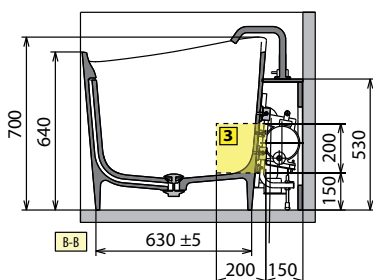

◀ FLOOR-STANDING TAP

Finish	Code	Price
Chrome	<b>RUBPVASRSN-K</b>	
Matt Black	<b>RUBPVASRSN-H</b>	

◀ LOWER PERIMETER LED KIT FOR INFINITIVE BATHTUB

Code	Price
<b>KLINF</b>	

◀ TAPS AND FITTINGS ON SIDE OF BATHTUB FOR UNIT

Finish	Code	Price
Matt Black	<b>RUBBVASRSN-H</b>	

Model	Weight	Capacity litres
Infinitive	135 kg	360 lt

**HYDRAULIC CHARACTERISTIC**

1 Natural Air jets  
Siphon connection 40 mm

**ELECTRICAL CHARACTERISTIC**