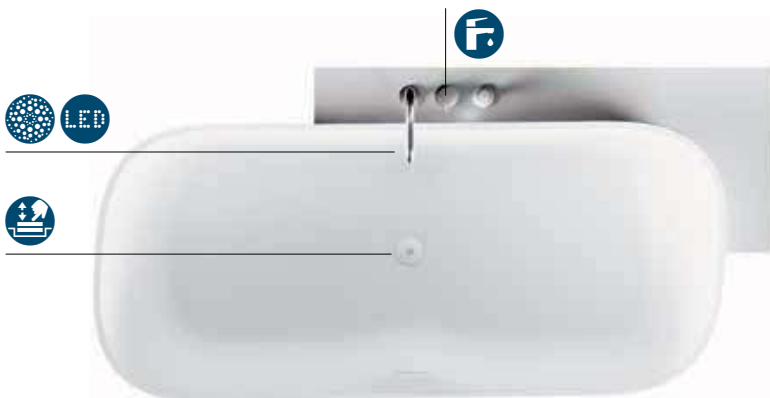

## FUNCTIONS AND FEATURES

(available according to the equipment)

Natural air

Internal white Led light

Taps and fittings on side of bathtub

Drainage system with click-clack plug.

BATHTUB WITH INTEGRATED OVERFLOW COMPLIANT WITH CURRENT REGULATIONS