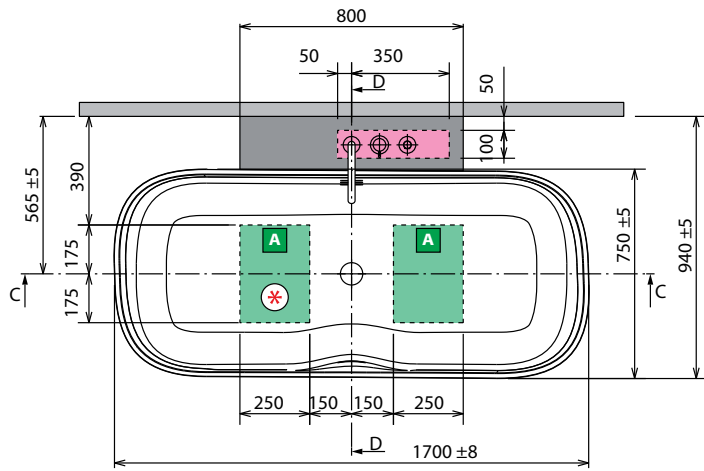

◀ FLOOR-STANDING TAP

Finish	Code	Price
Chrome	<b>RUBPVASRSN-K</b>	
Matt Black	<b>RUBPVASRSN-H</b>	

◀ LOWER PERIMETER LED KIT FOR INFINITIVE BATHTUB

Code	Price
<b>KLINF</b>	

◀ TAPS AND FITTINGS ON SIDE OF BATHTUB FOR UNIT

Finish	Code	Price
Matt Black	<b>RUBBVASRSN-H</b>	

Model	Weight	Capacity litres
Infinitive	135 kg	360 lt

**HYDRAULIC CHARACTERISTIC**

1 Natural Air jets  
Siphon connection 40 mm

**ELECTRICAL CHARACTERISTIC**