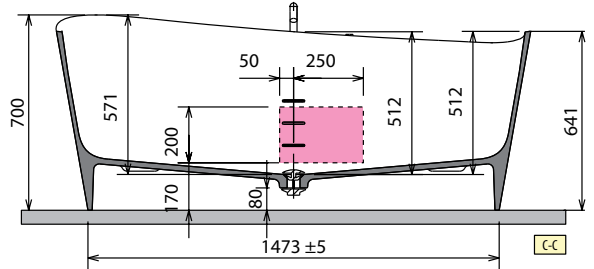

◀ FLOOR-STANDING TAP

Finish	Code	Price
Chrome	<b>RUBPVASRSN-K</b>	
Matt Black	<b>RUBPVASRSN-H</b>	

◀ LOWER PERIMETER LED KIT FOR INFINITIVE BATHTUB

Code	Price
<b>KLINF</b>	

◀ TAPS AND FITTINGS ON SIDE OF BATHTUB FOR UNIT

Finish	Code	Price
Matt Black	<b>RUBBVASRSN-H</b>	

Model	Weight	Capacity litres
Infinitive	135 kg	360 lt

**HYDRAULIC CHARACTERISTIC**

1 Natural Air jets  
Siphon connection 40 mm

**ELECTRICAL CHARACTERISTIC**