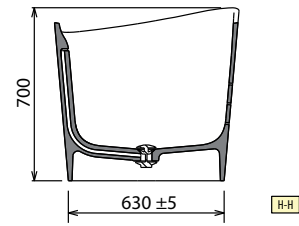

Finish	Code	Price
Matt Black	<b>RUBBVASRSN-H</b>	

Model	Weight	Capacity litres
Infinitive	135 kg	360 lt

**HYDRAULIC CHARACTERISTIC**

1 Natural Air jets  
Siphon connection 40 mm

**ELECTRICAL CHARACTERISTIC**