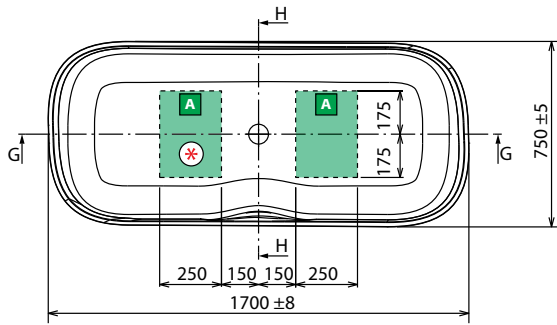

◀ FLOOR-STANDING TAP

Finish	Code	Price
Chrome	<b>RUBPVASRSN-K</b>	
Matt Black	<b>RUBPVASRSN-H</b>	

◀ LOWER PERIMETER LED KIT FOR INFINITIVE BATHTUB

Code	Price
<b>KLINF</b>	

◀ TAPS AND FITTINGS ON SIDE OF BATHTUB FOR UNIT

Finish	Code	Price
Matt Black	<b>RUBBVASRSN-H</b>	

Model	Weight	Capacity litres
Infinitive	135 kg	360 lt

**HYDRAULIC CHARACTERISTIC**

1 Natural Air jets  
Siphon connection 40 mm

**ELECTRICAL CHARACTERISTIC**