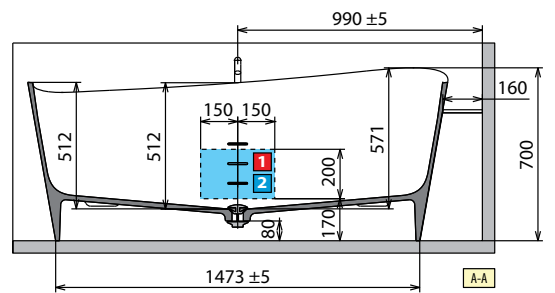

◀ FLOOR-STANDING TAP

Finish	Code	Price
Chrome	<b>RUBPVASRSN-K</b>	
Matt Black	<b>RUBPVASRSN-H</b>	

◀ LOWER PERIMETER LED KIT FOR INFINITIVE BATHTUB

Code	Price
<b>KLINF</b>	

◀ TAPS AND FITTINGS ON SIDE OF BATHTUB FOR UNIT

Finish	Code	Price
Matt Black	<b>RUBBVASRSN-H</b>	

Model	Weight	Capacity litres
Infinitive	135 kg	360 lt

**HYDRAULIC CHARACTERISTIC**

1 Natural Air jets  
Siphon connection 40 mm

**ELECTRICAL CHARACTERISTIC**