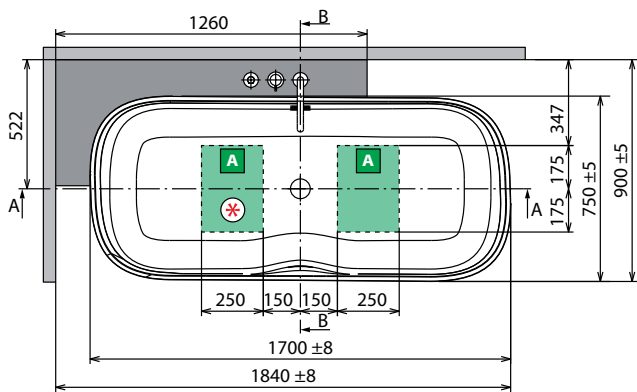

◀ FLOOR-STANDING TAP

Finish	Code	Price
Chrome	<b>RUBPVASRSN-K</b>	
Matt Black	<b>RUBPVASRSN-H</b>	

◀ LOWER PERIMETER LED KIT FOR INFINITIVE BATHTUB

Code	Price
<b>KLINF</b>	

◀ TAPS AND FITTINGS ON SIDE OF BATHTUB FOR UNIT

Finish	Code	Price
Matt Black	<b>RUBBVASRSN-H</b>	

Model	Weight	Capacity litres
Infinitive	135 kg	360 lt

**HYDRAULIC CHARACTERISTIC**

1 Natural Air jets  
Siphon connection 40 mm

**ELECTRICAL CHARACTERISTIC**