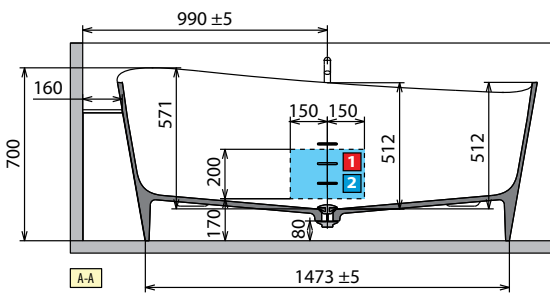

◀ FLOOR-STANDING TAP

Finish	Code	Price
Chrome	<b>RUBPVASRSN-K</b>	
Matt Black	<b>RUBPVASRSN-H</b>	

◀ LOWER PERIMETER LED KIT FOR INFINITIVE BATHTUB

Code	Price
<b>KLINF</b>	

◀ TAPS AND FITTINGS ON SIDE OF BATHTUB FOR UNIT

Finish	Code	Price
Matt Black	<b>RUBBVASRSN-H</b>	

Model	Weight	Capacity litres
Infinitive	135 kg	360 lt

**HYDRAULIC CHARACTERISTIC**

1 Natural Air jets  
Siphon connection 40 mm

**ELECTRICAL CHARACTERISTIC**