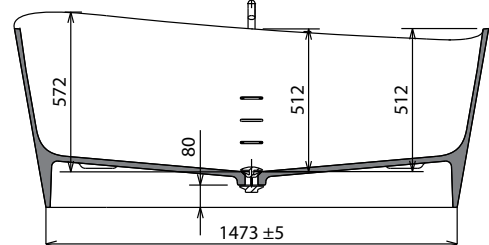

◀ FLOOR-STANDING TAP

Finish	Code	Price
Chrome	<b>RUBPVASRSN-K</b>	
Matt Black	<b>RUBPVASRSN-H</b>	

◀ LOWER PERIMETER LED KIT FOR INFINITIVE BATHTUB

Code	Price
<b>KLINF</b>	

◀ TAPS AND FITTINGS ON SIDE OF BATHTUB FOR UNIT

Finish	Code	Price
Matt Black	<b>RUBBVASRSN-H</b>	

Model	Weight	Capacity litres
Infinitive	135 kg	360 lt

**HYDRAULIC CHARACTERISTIC**

1 Natural Air jets  
Siphon connection 40 mm

**ELECTRICAL CHARACTERISTIC**