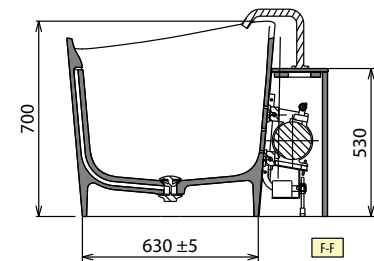

Finish	Code	Price
Matt Black	<b>RUBBVASRSN-H</b>	

Model	Weight	Capacity litres
Infinitive	135 kg	360 lt

**HYDRAULIC CHARACTERISTIC**

1 Natural Air jets  
Siphon connection 40 mm

**ELECTRICAL CHARACTERISTIC**