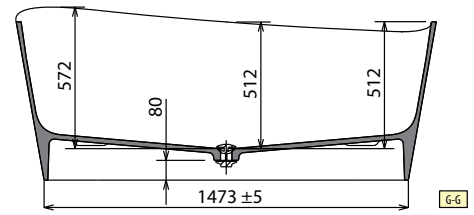

Finish	Code	Price
Matt Black	<b>RUBBVASRSN-H</b>	

Model	Weight	Capacity litres
Infinitive	135 kg	360 lt

**HYDRAULIC CHARACTERISTIC**

1 Natural Air jets  
Siphon connection 40 mm

**ELECTRICAL CHARACTERISTIC**