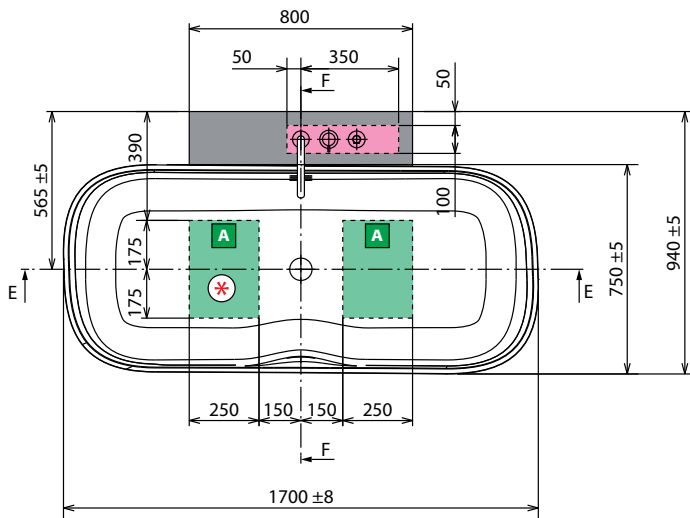

FREESTANDING

FREESTANDING / CENTRE OF WALL WITH CENTRAL UNIT, TAPS AND FITTINGS

LEFT CORNER WITH UNIT, TAPS AND FITTINGS

RIGHT CORNER WITH UNIT, TAPS AND FITTINGS

◀ FLOOR-STANDING TAP

Finish	Code	Price
Chrome	<b>RUBPVASRSN-K</b>	
Matt Black	<b>RUBPVASRSN-H</b>	

◀ LOWER PERIMETER LED KIT FOR INFINITIVE BATHTUB

Code	Price
<b>KLINF</b>	

◀ TAPS AND FITTINGS ON SIDE OF BATHTUB FOR UNIT

Finish	Code	Price
Matt Black	<b>RUBBVASRSN-H</b>	

Model	Weight	Capacity litres
Infinitive	135 kg	360 lt

**HYDRAULIC CHARACTERISTIC**

1 Natural Air jets  
Siphon connection 40 mm

**ELECTRICAL CHARACTERISTIC**