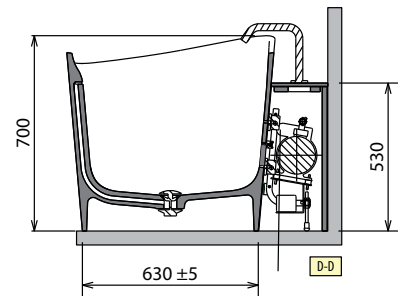

Finish	Code	Price
Matt Black	<b>RUBBVASRSN-H</b>	

Model	Weight	Capacity litres
Infinitive	135 kg	360 lt

**HYDRAULIC CHARACTERISTIC**

1 Natural Air jets  
Siphon connection 40 mm

**ELECTRICAL CHARACTERISTIC**