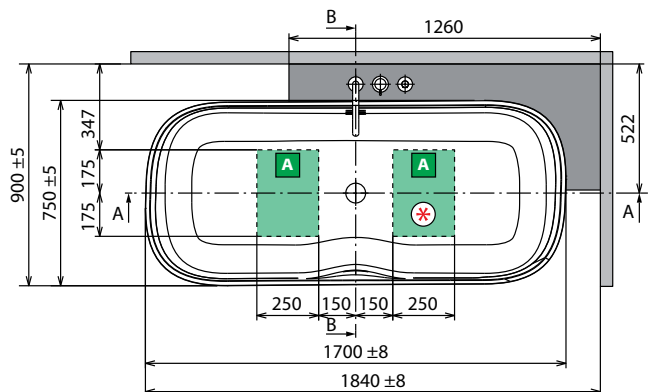

◀ FLOOR-STANDING TAP

Finish	Code	Price
Chrome	<b>RUBPVASRSN-K</b>	
Matt Black	<b>RUBPVASRSN-H</b>	

◀ LOWER PERIMETER LED KIT FOR INFINITIVE BATHTUB

Code	Price
<b>KLINF</b>	

◀ TAPS AND FITTINGS ON SIDE OF BATHTUB FOR UNIT

Finish	Code	Price
Matt Black	<b>RUBBVASRSN-H</b>	

Model	Weight	Capacity litres
Infinitive	135 kg	360 lt

**HYDRAULIC CHARACTERISTIC**

1 Natural Air jets  
Siphon connection 40 mm

**ELECTRICAL CHARACTERISTIC**