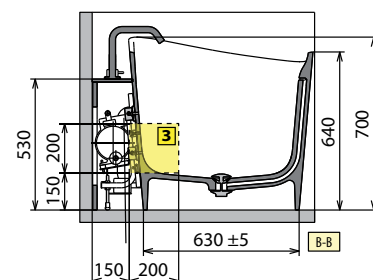

◀ FLOOR-STANDING TAP

Finish	Code	Price
Chrome	<b>RUBPVASRSN-K</b>	
Matt Black	<b>RUBPVASRSN-H</b>	

◀ LOWER PERIMETER LED KIT FOR INFINITIVE BATHTUB

Code	Price
<b>KLINF</b>	

◀ TAPS AND FITTINGS ON SIDE OF BATHTUB FOR UNIT

Finish	Code	Price
Matt Black	<b>RUBBVASRSN-H</b>	

Model	Weight	Capacity litres
Infinitive	135 kg	360 lt

**HYDRAULIC CHARACTERISTIC**

1 Natural Air jets  
Siphon connection 40 mm

**ELECTRICAL CHARACTERISTIC**