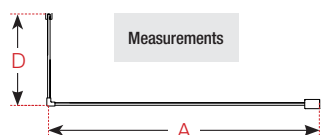

100 cm wall support bracket
standard supply

Left

Right

1 KUADRA H IN ART

2 KUADRA HL

KUADRA H IN ART

Measurements	Code	Left	Right	Decoration type	Price	
		S-	D-		B	K
Shower enclosure adjustability		S-	D-	*	B	K
					Silver	Chrome
A				 Decoration code page 16 to 21		
67 ↔ 70	KUADH70					
72 ↔ 75	KUADH75					
77 ↔ 80	KUADH80					
87 ↔ 90	KUADH90					
97 ↔ 100	KUADH100					
107 ↔ 110	KUADH110					
117 ↔ 120	KUADH120					
127 ↔ 130	KUADH130					
137 ↔ 140	KUADH140					

KUADH70S-RS091K = **KUADH70** + **S-** + ***RS091** + **K**

How to choose your product using the codes

KUADRA HL (clear glass)

Measurements	Code	Price	
		B	K
D		Silver	Chrome
15	KUADHL15-1		
30	KUADHL30-1		
40	KUADHL40-1		

MADE TO ORDER