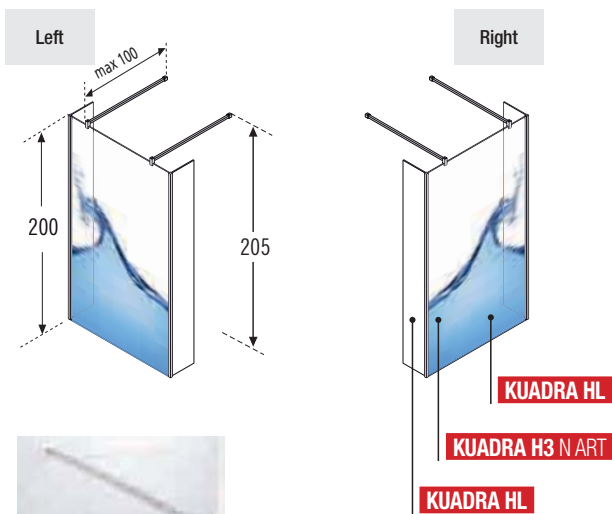

KUADFC96-RS091K = **KUADFC96-** + * **RS091** + **K**

How to choose your product using the codes

MADE TO ORDER

Glass: 8 mm - Chrome profile

KUADRA WALK 6 IN ART

Make your own KUADRA WALK 6 IN ART by selecting three codes:

KUADRA H3 IN ART + 2 KUADRA HL

100 cm wall support bracket standard supply

KUADRA H3 IN ART

Measurements	Code	Decoration type	Price	
			B	K
Shower enclosure adjustability		*	Silver	Chrome
C		Decoration code page 16 to 21		
94	KUADFC96-			
114	KUADFC116-			
134	KUADFC136-			
154	KUADFC156-			
KUADFC96-RS091K = KUADFC96- + * RS091 + K				