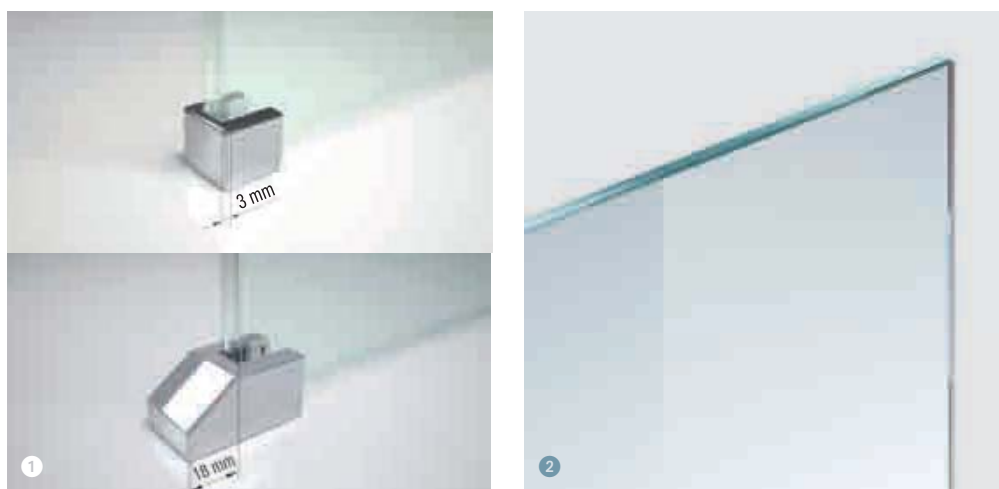

KUADRA H IN ART

Kuadra H In Art panels have an attractive, clean-line design, suitable for wet floor solutions and equally well suited to shower tray installations.

A touch of style and personalization to your bathroom with the digital glass decoration.