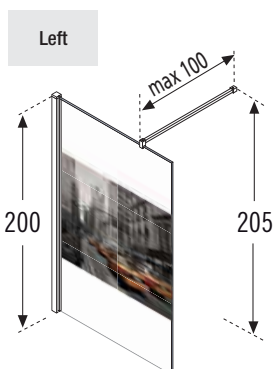

KUADH70S-RS091K = **KUADH70** + **S-** + ***RS091** + **K**

How to choose your product using the codes

100 cm wall support bracket standard supply

KUADRA H IN ART

MADE TO ORDER

Glass: 8 mm - Chrome profile