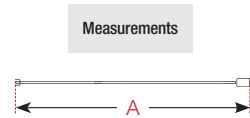

PVD CHROME FINISH
Eco friendly New Chrome finish, which
is anti-bacterial and resistant to lime scale.

KUADRA H IN ART

Glass: 8 mm - Chrome profile

KUADRA H IN ART

KUADRA H IN ART

Measurements	Code	Left	Right	Decoration type	Price	
		S-	D-		B	K
Shower enclosure adjustability		S-	D-	*	B	K
A					Silver	Chrome
67 ↔ 70	KUADH70			Decoration code page 16 to 21		
72 ↔ 75	KUADH75					
77 ↔ 80	KUADH80					
87 ↔ 90	KUADH90					
97 ↔ 100	KUADH100					
107 ↔ 110	KUADH110					
117 ↔ 120	KUADH120					
127 ↔ 130	KUADH130					
137 ↔ 140	KUADH140					