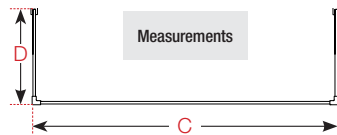

100 cm wall support bracket standard supply

KUADRA H3 IN ART

Measurements	Code	Decoration type	Price	
			B	K
Shower enclosure adjustability		*	Silver	Chrome
C		Decoration code page 16 to 21		
94	KUADFC96-			
114	KUADFC116-			
134	KUADFC136-			
154	KUADFC156-			
KUADFC96-RS091K = KUADFC96- + * RS091 + K				

How to choose your product using the codes

KUADRA HL (clear glass)

Measurements	Code	Price	
		B	K
D		Silver	Chrome
15	KUADHL15-1		
30	KUADHL30-1		
40	KUADHL40-1