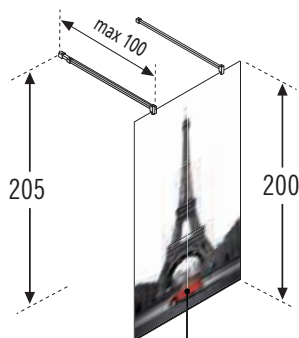

KUADRA H3 IN ART

KUADRA H3 IN ART

Measurements	Code	Decoration type	Price	
Shower enclosure adjustability		*	B	K
A			Silver	Chrome
94	KUADFC96-	Decoration code page 16 to 21		
114	KUADFC116-			
134	KUADFC136-			
154	KUADFC156-			

KUADFC96-RS091K = **KUADFC96-** + * **RS091** + **K**

How to choose your product using the codes

MADE TO ORDER