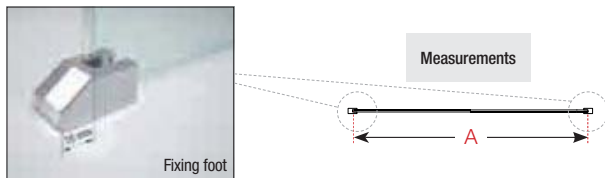

KUADRA H3 IN ART

KUADRA H3 IN ART

Measurements	Code	Decoration type	Price	
Shower enclosure adjustability		*	B	K
A			Silver	Chrome
94	KUADFC96-	Decoration code page 16 to 21		
114	KUADFC116-			
134	KUADFC136-			
154	KUADFC156-			

KUADFC96-RS091K = **KUADFC96-** + * **RS091** + **K**

How to choose your product using the codes

MADE TO ORDER