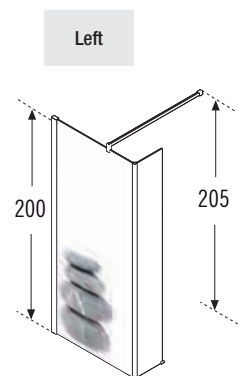

Left

Right

1 KUADRA H IN ART

2 KUADRA HL

KUADRA H IN ART

Measurements	Code	Left	Right	Decoration type	Price	
		S-	D-		B	K
Shower enclosure adjustability		S-	D-	*	B	K
					Silver	Chrome
A				 Decoration code page 16 to 21		
67 ↔ 70	KUADH70					
72 ↔ 75	KUADH75					
77 ↔ 80	KUADH80					
87 ↔ 90	KUADH90					
97 ↔ 100	KUADH100					
107 ↔ 110	KUADH110					
117 ↔ 120	KUADH120					
127 ↔ 130	KUADH130					
137 ↔ 140	KUADH140					

KUADH70S-RS091K = **KUADH70** + **S-** + ***RS091** + **K**

How to choose your product using the codes

KUADRA HL (clear glass)

Measurements	Code	Price	
		B	K
D		Silver	Chrome
15	KUADHL15-1		
30	KUADHL30-1		
40	KUADHL40-1		

MADE TO ORDER