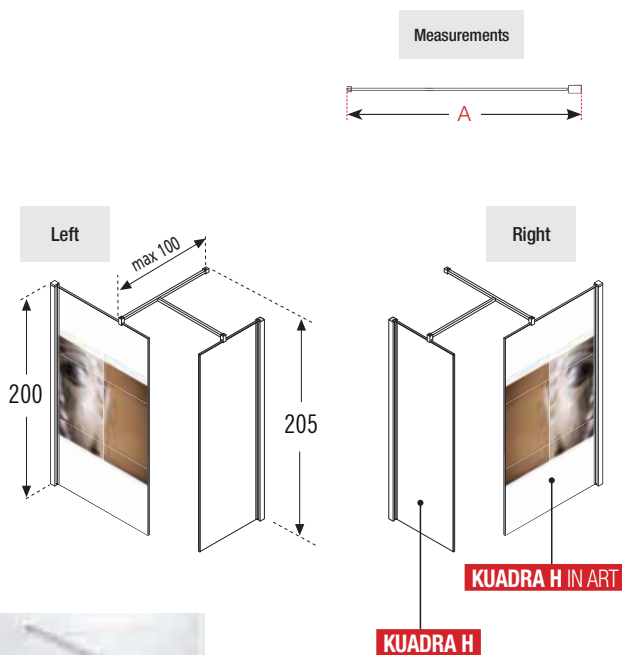

KUADH70S-RS091K = **KUADH70** + **S-** + ***RS091** + **K**

How to choose your product using the codes

KUADRA HL (clear glass)

Measurements	Code	Price	
		B	K
D		Silver	Chrome
15	KUADHL15-1		
30	KUADHL30-1		
40	KUADHL40-1		

MADE TO ORDER

Glass: 8 mm - Chrome profile

KUADRA H+H IN ART

Make your own KUADRA H+H IN ART by selecting two codes:
KUADRA H + KUADRA H IN ART

100 cm wall support bracket
standard supply

KUADRA H IN ART

Measurements	Code	Left	Right	Decoration type	Price	
		S-	D-		*	B
					Silver	Chrome
67 ↔ 70	KUADH70			Decoration code page 16 to 21		
72 ↔ 75	KUADH75					
77 ↔ 80	KUADH80					
87 ↔ 90	KUADH90					
97 ↔ 100	KUADH100					
107 ↔ 110	KUADH110					
117 ↔ 120	KUADH120					
127 ↔ 130	KUADH130					
137 ↔ 140	KUADH140					