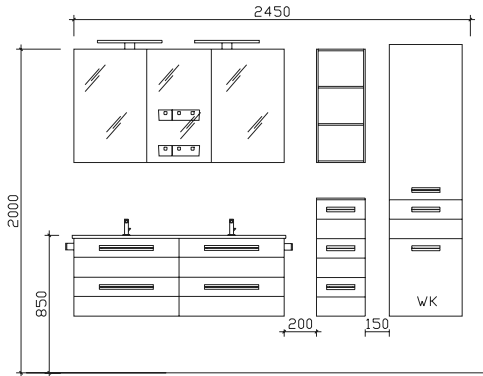

+49 5252/848-158

bloc:

dimension in mm:

1300/300/450

See type guide for energy-efficiency information

front panel: Quartz grey high gloss Select (PG 2, 4003)
carcass colour: Quartz grey high gloss Touch (172)
accent colour: /
carcass quality: Comfort N
drawers: metal drawer with soft-motion technics
colour countertop: /
studs decor: /
handle/knob: R1
assembly: wall-mounted
archive no.: 1-6025-R2-1