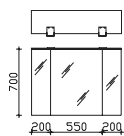

height	width	depth	order text	door stop	carcass quality	EEC	PG 1	PG 2	PG 3
713	950	170	6025-SPS 02-RA		Comfort N	A (1)	-	-	-
713	950	170	6025-SPS 02-LA		Comfort N	A (1)	-	-	-
713	950	170	6025-SPS 02-UN		Comfort N	A (1)	-	-	-

LED additional lighting

for washstand lighting, 12V LED, LM LED, 3,2W
can optionally be used with:
6025-SPS 02 and 6025-SPS 10

Not available separately!

height	width	depth	order text	door stop	carcass quality	EEC	PG 1	PG 2	PG 3
	650		EB-L-WP 02			A+ (1)	-	-	-

mirror cabinet

incl. LED light profile for washbasin lighting and cabinet interior lighting, 12V LED, LM LED, 14W
3 doors, single mirrored, 4 glass shelves, switch/socket
mirror on middle of back wall, middle doors with removable organiser set inside
door hinges on left: R L L, (hinges for the middle door can be specified)