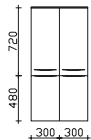

side cabinet

2 doors, 3 glass shelves, incl. top cover

Please indicate a preference for door hinges on left (L) or right (R)!

height	width	depth	order text	door stop	carcass quality	EEC	PG 1	PG 2	PG 3
1210	300	170	6025-MS 30-01-17	L/R	Comfort N		-	-	-
1210	300	330	6025-MS 30-01-33	L/R	Comfort N		-	-	-
1210	300	430	6025-MS 30-01-43	L/R	Comfort N		-	-	-
1210	450	170	6025-MS 45-01-17	L/R	Comfort N		-	-	-
1210	450	330	6025-MS 45-01-33	L/R	Comfort N		-	-	-
1210	450	430	6025-MS 45-01-43	L/R	Comfort N		-	-	-