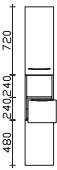

tall cabinet
4 doors, 4 glass shelves

height	width	depth	order text	door stop	carcass quality	EEC	PG 1	PG 2	PG 3
1680	600	170	6025-HS 60-01-17		Comfort N		-	-	-
1680	600	330	6025-HS 60-01-33		Comfort N		-	-	-
1680	600	430	6025-HS 60-01-43		Comfort N		-	-	-