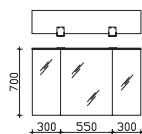

height	width	depth	order text	door stop	carcass quality	EEC	PG 1	PG 2	PG 3
703	1150	170	6025-SPS 11		Comfort N	A++-A (1)	-	-	-

mirror cabinet

incl. LED lighting in the canopy, 12V LED, LM LED, 9W
canopy width: 1154 mm, canopy depth: 270 mm
3 doors, single mirrored, 6 glass shelves
switch/socket controllable from outside, selectable module position:
right external (RA), left external (LA) or underneath (UN)
door hinges on left: R L L