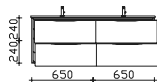

vanity unit

4 drawers, top drawer with cosmetics organiser, 2-part

height	width	depth	order text	door stop	carcass quality	EEC	PG 1	PG 2	PG 3
482	1300	460	6025-WTUSL 04		Comfort N		-	-	-

mirror cabinet

incl. 2 LED top lights, 12V LED, LM LED, 16W, 650LM, 6000K
3 doors, single mirrored, 6 glass shelves
switch/socket
door hinges on left: R L L, (hinges for the middle door can be specified)