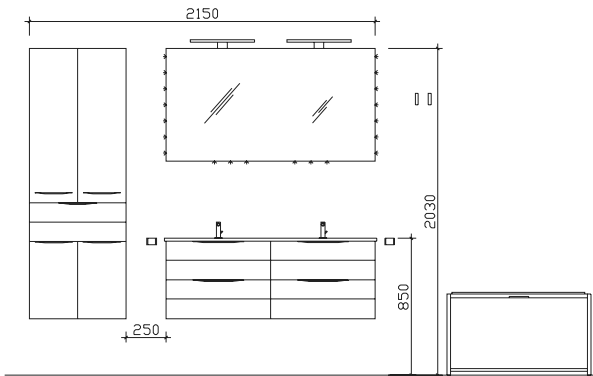

term: 30 working days
delivery: +49 5252/848-0
phone: +49 5252/848-0
fax: +49 5252/848-158
minimum order value:
freight costs:
incoterm:

bloc:

dimension in mm:

600/1300/950

See type guide for energy-efficiency information