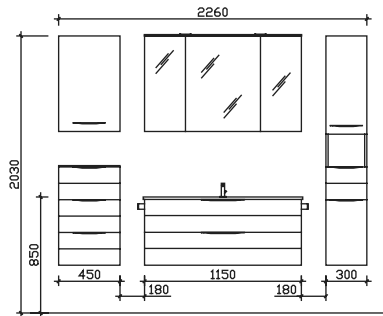

term: 30 working days
delivery: +49 5252/848-0
phone: +49 5252/848-0
fax: +49 5252/848-158
minimum order value:
freight costs:
incoterm:

bloc:

dimension in mm:

450/1150/300

See type guide for energy-efficiency information