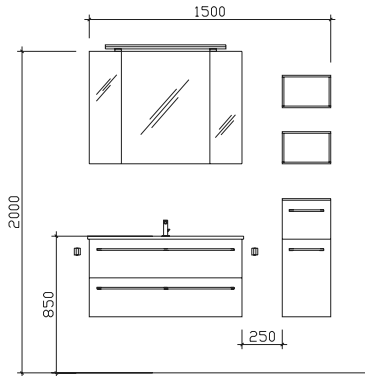

term: 30 working days
delivery: +49 5252/848-0
phone: +49 5252/848-0
fax: +49 5252/848-158
minimum order value:
freight costs:
incoterm:

bloc:

dimension in mm:

950/300

See type guide for energy-efficiency information