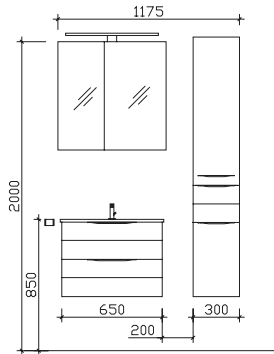

customer:

supplier:

PELIPAL GmbH
Hans-Wilhelm-Peters-Straße 2
33189 Schlangen
Germany

date:

term: 30 working days
delivery: +49 5252/848-0
phone: +49 5252/848-0
fax: +49 5252/848-158
minimum order value:
freight costs:
incoterm:

bloc:

dimension in mm:

650/300

See type guide for energy-efficiency information

front panel: White high gloss Select/Quartz grey (PG2, 4001)
carcass colour: white gloss (25)
accent colour: /
carcass quality: Comfort N
drawers: metal drawer with soft-motion technics
colour countertop: /
studs decor: /
handle/knob: H1
assembly: wall-mounted
archive no.: 1-6025-F6-1

pos.	units	article no. / door hinge	description	PG 1	PG 2	PG 3
				Points	Points	Points
1	1	MMWT 70-670-W	mineral marble washbasin white	0	0	0
2	1	6025-WTUSL 01	vanity unit 2 pull-outs, incl. cosmetics insert	0	0	0
3	1	S5-SPSD 08-II	L/R: mirror cabinet double mirrored incl. LED top light Type II	0	0	0
combination price:				0	0	0
to be ordered separately:						
4	1	EB-LH30-SET 61	LED additional lighting for Shadow gap incl. motion sensor	0	0	0
5	1	EB-L-WP 02	LED additional lighting for washstand	0	0	0
6	1	6025-HS 30-03	L/R: tall cabinet 2 doors, 1 drawer	0	0	0
7	1	HHWE 3-345	towel holder 2-arm, square, for wall mounting	0	0	0
8	1	EHM-25-C	single-lever mixer chrome gloss	0	0	0
total value of additional units:				0	0	0
total value incl. additional units:				0	0	0

Subject to changes and errors.