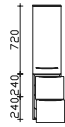

additional units

side cabinet

1 door, 2 drawers, 2 glass shelves, incl. top cover

Please indicate a preference for door hinges on left (L) or right (R)!

height	width	depth	order text	door stop	carcass quality	EEC	PG 1	PG 2	PG 3
1210	300	330	6025-MS 30-03	L/R	Comfort N		-	-	-
1210	450	330	6025-MS 45-03	L/R	Comfort N		-	-	-