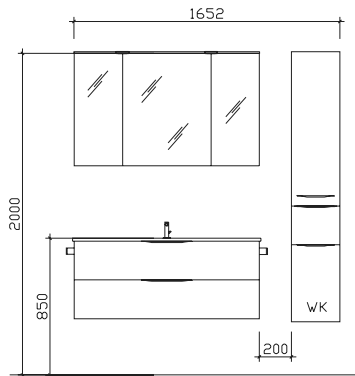

customer:

supplier:

PELIPAL GmbH
Hans-Wilhelm-Peters-Straße 2
33189 Schlangen
Germany

date:

term: 30 working days
delivery: +49 5252/848-0
phone: +49 5252/848-0
fax.: +49 5252/848-158
minimum order value:
freight costs:
incoterm:

bloc:

dimension in mm:

1150/300

See type guide for energy-efficiency information

front panel: White matt Select (PG 3, 1456)
carcass colour: White matt Touch (171)
accent colour: /
carcass quality: Comfort N
drawers: metal drawer with soft-motion technics
colour countertop: /
studs decor: /
handle/knob: handle strip, brushed anthracite
assembly: wall-mounted
archive no.: 1-6025-F11-2

pos.	units	article no. / door hinge	description	PG 1	PG 2	PG 3
				Points	Points	Points
1	1	MMWT 70-1170-W	mineral marble washbasin white	0	0	0
2	1	6025-WTUSL 03	vanity unit 2 drawers incl. cosmetics insert	0	0	0
3	1	6025-SPS 03-LA	mirror cabinet 3-door incl. LED lighting inside conopy	0	0	0
combination price:				0	0	0
to be ordered separately:						
4	1	EB-L-WP 02	LED additional lighting for washstand	0	0	0
5	1	EB-LH30-SET 63	LED additional lighting for shadow gap	0	0	0
6	1	6025-HSW 30-04	L/R: tall cabinet 1 door, 1 pull-out, 1 laundry hamper	0	0	0
7	2	HH4-320	towel holder for fitting on carcass	0	0	0
8	1	EHM-25-C	single-lever mixer chrome gloss	0	0	0
total value of additional units:				0	0	0
total value incl. additional units:				0	0	0