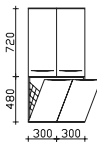

side cabinet

2 doors, 2 glass shelves, 2 laundry tilts, incl. top cover

height	width	depth	order text	door stop	carcass quality	EEC	PG 1	PG 2	PG 3
1210	600	330	6025-MSW 60-04		Comfort N		-	-	-

highboard

1 door, 2 glass shelves, incl. top cover

Please indicate a preference for door hinges on left (L) or right (R)!

height	width	depth	order text	door stop	carcass quality	EEC	PG 1	PG 2	PG 3
730	300	170	6025-HB 30-01-17	L/R	Comfort N		-	-	-
730	300	330	6025-HB 30-01-33	L/R	Comfort N		-	-	-
730	300	430	6025-HB 30-01-43	L/R	Comfort N		-	-	-
730	450	170	6025-HB 45-01-17	L/R	Comfort N		-	-	-
730	450	330	6025-HB 45-01-33	L/R	Comfort N		-	-	-
730	450	430	6025-HB 45-01-43	L/R	Comfort N		-	-	-