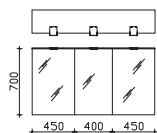

height	width	depth	order text	door stop	carcass quality	EEC	PG 1	PG 2	PG 3
703	1300	170	6025-SPS 12	L/R	Comfort N	A++-A (1)	-	-	-

mirror cabinet

incl. LED lighting in the canopy, 12V LED, LM LED, 13.25W
canopy width: 1304 mm, canopy depth: 270 mm
3 doors, single mirrored, 6 glass shelves
switch/socket controllable from outside, Selectable module positions:
two outside (ZA), two underneath (ZU)
door hinges on left: R L L, (hinges for the middle door can be specified)