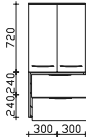

side cabinet

2 doors, 2 drawers, 2 glass shelves, incl. top cover

height	width	depth	order text	door stop	carcass quality	EEC	PG 1	PG 2	PG 3
1210	600	330	6025-MS 60-03		Comfort N		-	-	-

side cabinet

1 door, 2 glass shelves, 1 laundry tilt, incl. top cover

Please indicate a preference for door hinges on left (L) or right (R)!