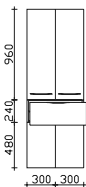

tall cabinet
2 doors, 1 drawer, 3 glass shelves

Please indicate a preference for door hinges on left (L) or right (R)!

height	width	depth	order text	door stop	carcass quality	EEC	PG 1	PG 2	PG 3
1680	300	330	6025-HS 30-03	L/R	Comfort N		-	-	-
1680	450	330	6025-HS 45-03	L/R	Comfort N		-	-	-