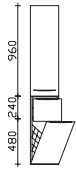

additional units