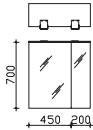

height	width	depth	order text	door stop	carcass quality	EEC	PG 1	PG 2	PG 3
713	650	170	6025-SPS 01-RA	L/R	Comfort N	A (1)	-	-	-
713	650	170	6025-SPS 01-LA	L/R	Comfort N	A (1)	-	-	-
713	650	170	6025-SPS 01-UN	L/R	Comfort N	A (1)	-	-	-

LED additional lighting

for washstand lighting, 12V LED, LM LED, 1.7W
can optionally be used with: 6025-SPS 01-L/R and 6025-SPS 09-L/R

Not available separately!

height	width	depth	order text	door stop	carcass quality	EEC	PG 1	PG 2	PG 3
	350		EB-L-WP 04			A+ (1)	-	-	-

mirror cabinet

incl. LED light profile for washbasin lighting and cabinet interior lighting, 12V LED, LM LED, 12W
2 doors, single mirrored, switch/socket
mirror on the back wall, wide door with removable organiser set inside
door stop from left: L R
ill. shows left