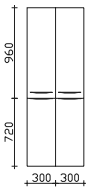

tall cabinet
2 doors, 4 glass shelves

Please indicate a preference for door hinges on left (L) or right (R)!

height	width	depth	order text	door stop	carcass quality	EEC	PG 1	PG 2	PG 3
1680	300	170	6025-HS 30-01-17	L/R	Comfort N		-	-	-
1680	300	330	6025-HS 30-01-33	L/R	Comfort N		-	-	-
1680	300	430	6025-HS 30-01-43	L/R	Comfort N		-	-	-
1680	450	170	6025-HS 45-01-17	L/R	Comfort N		-	-	-
1680	450	330	6025-HS 45-01-33	L/R	Comfort N		-	-	-
1680	450	430	6025-HS 45-01-43	L/R	Comfort N		-	-	-