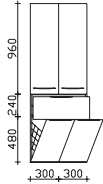

tall cabinet

1 door, 1 drawer, 2 glass shelves, 1 laundry tilt

Please indicate a preference for door hinges on left (L) or right (R)!

height	width	depth	order text	door stop	carcass quality	EEC	PG 1	PG 2	PG 3
1680	300	330	6025-HSW 30-04	L/R	Comfort N		-	-	-
1680	450	330	6025-HSW 45-04	L/R	Comfort N		-	-	-