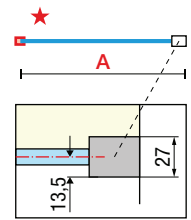

KUADRA H SQUARES/STRIPES

3 cm

8 mm

200 cm

SHOWER PANEL

Dimensions	Code	Glass		Profile
		81	82	
Actual size		Squares	Stripes	H
A				Matt Black
77↔80	KUADH80-			
87↔90	KUADH90-			
97↔100	KUADH100-			
117↔120	KUADH120-			
137↔140	KUADH140-			
157↔160	KUADH160-			

SQUARES DIMENSIONS

Bottom stabilizer

SUPPORT BAR OF CM 150 IS OPTIONAL (SEE PAG. 258)

OPTIONAL

Finishing	Code	Price	EVO FIXING SYSTEM (IN RECESS)		EVO FIXING SYSTEM (CORNER)		
			Code	Price	Code	Price	
Silver	KUADHSFN-B		<ul style="list-style-type: none"> 1 front bar of 180 cm 2 clamps 	<ul style="list-style-type: none"> 1 front bar of 180 cm 1 side bar of 120 cm 2 clamps 1 angular union 	Silver	KUADHSF-B	
Chrome	KUADHSFN-K				Chrome	KUADHSF-K	
Matt Black	KUADHSFN-H				Matt Black	KUADHSF-H	
Matt White	KUADHSFN-U				Matt White	KUADHSF-U	