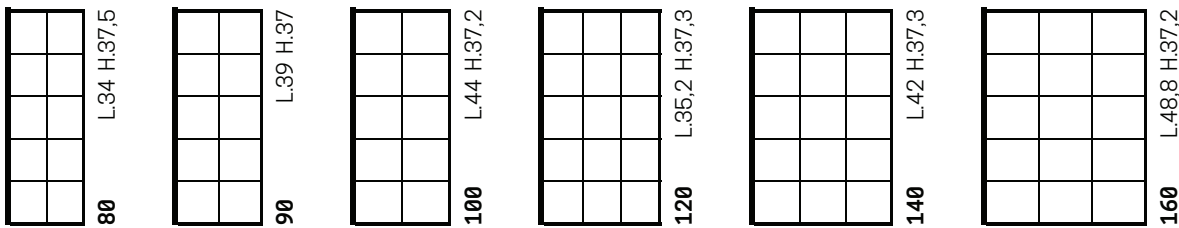

KUADRA H SQUARES/STRIPES

3 cm

8 mm

200 cm

SHOWER PANEL

Dimensions	Code	Glass		Profile
		81	82	
Actual size		Squares	Stripes	H
A				Matt Black
77↔80	KUADH80-			
87↔90	KUADH90-			
97↔100	KUADH100-			
117↔120	KUADH120-			
137↔140	KUADH140-			
157↔160	KUADH160-			

SQUARES DIMENSIONS

Bottom stabilizer

SUPPORT BAR OF CM 150 IS OPTIONAL (SEE PAG. 258)

OPTIONAL

Finishing	Code	Price	EVO FIXING SYSTEM (IN RECESS)		EVO FIXING SYSTEM (CORNER)		
			Code	Price	Code	Price	
Silver	KUADHSFN-B		<ul style="list-style-type: none"> 1 front bar of 180 cm 2 clamps 	<ul style="list-style-type: none"> 1 front bar of 180 cm 1 side bar of 120 cm 2 clamps 1 angular union 	Silver	KUADHSF-B	
Chrome	KUADHSFN-K				Chrome	KUADHSF-K	
Matt Black	KUADHSFN-H				Matt Black	KUADHSF-H	
Matt White	KUADHSFN-U				Matt White	KUADHSF-U	