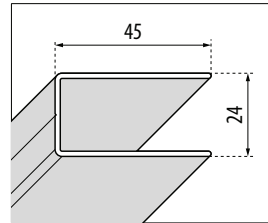

GLASS TYPE

Squares
code 81

Stripes
code 82

PROFILE COLOURS

Matt Black
code H

STANDARD SUPPORT BAR (Included)

Support bar 100 cm

OVERALL DIMENSIONS FIXING PROFILES