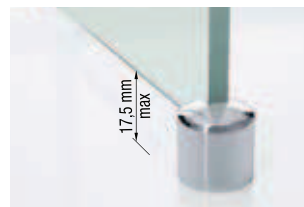

STANDARD SUPPORT BAR

Dimensions	Code	Price
15 cm	R80LOU150-K	
25 cm	R80LOU250-K	
35 cm	R80LOU350-K	
45 cm	R80LOU450-K	
25 cm	R80LOU250-H	
35 cm	R80LOU350-H	
45 cm	R80LOU450-H	

KIT FOR FIXING THE STANDARD BAR TO THE CEILING

Kit is made of just the 2 joints. To be used with the 100 cm standard bar supplied

Finishing	Code	Price
White	R801SOFEL-A	
Chrome	R801SOFEL-K	
Matt Black	R801SOFEL-H	

BASE LATCH INTERNAL TO THE SHOWER TRAY Ø 29 MM