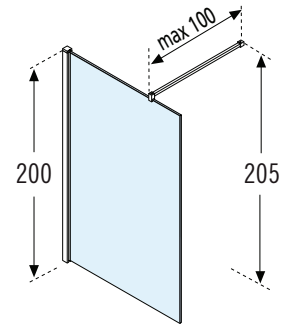

KUADRA H SQUARES/STRIPES

3 cm

8 mm

200 cm

SHOWER PANEL

Dimensions	Code	Glass		Profile
		81	82	
Actual size		Squares	Stripes	H
A				Matt Black
77↔80	KUADH80-			
87↔90	KUADH90-			
97↔100	KUADH100-			
117↔120	KUADH120-			
137↔140	KUADH140-			
157↔160	KUADH160-			

SQUARES DIMENSIONS

Bottom stabilizer

SUPPORT BAR OF CM 150 IS OPTIONAL (SEE PAG. 258)

OPTIONAL

Finishing	Code	Price	EVO FIXING SYSTEM (IN RECESS)		EVO FIXING SYSTEM (CORNER)		
			Code	Price	Code	Price	
Silver	KUADHSFN-B		<ul style="list-style-type: none"> 1 front bar of 180 cm 2 clamps 	<ul style="list-style-type: none"> 1 front bar of 180 cm 1 side bar of 120 cm 2 clamps 1 angular union 	Silver	KUADHSF-B	
Chrome	KUADHSFN-K				Chrome	KUADHSF-K	
Matt Black	KUADHSFN-H				Matt Black	KUADHSF-H	
Matt White	KUADHSFN-U				Matt White	KUADHSF-U	